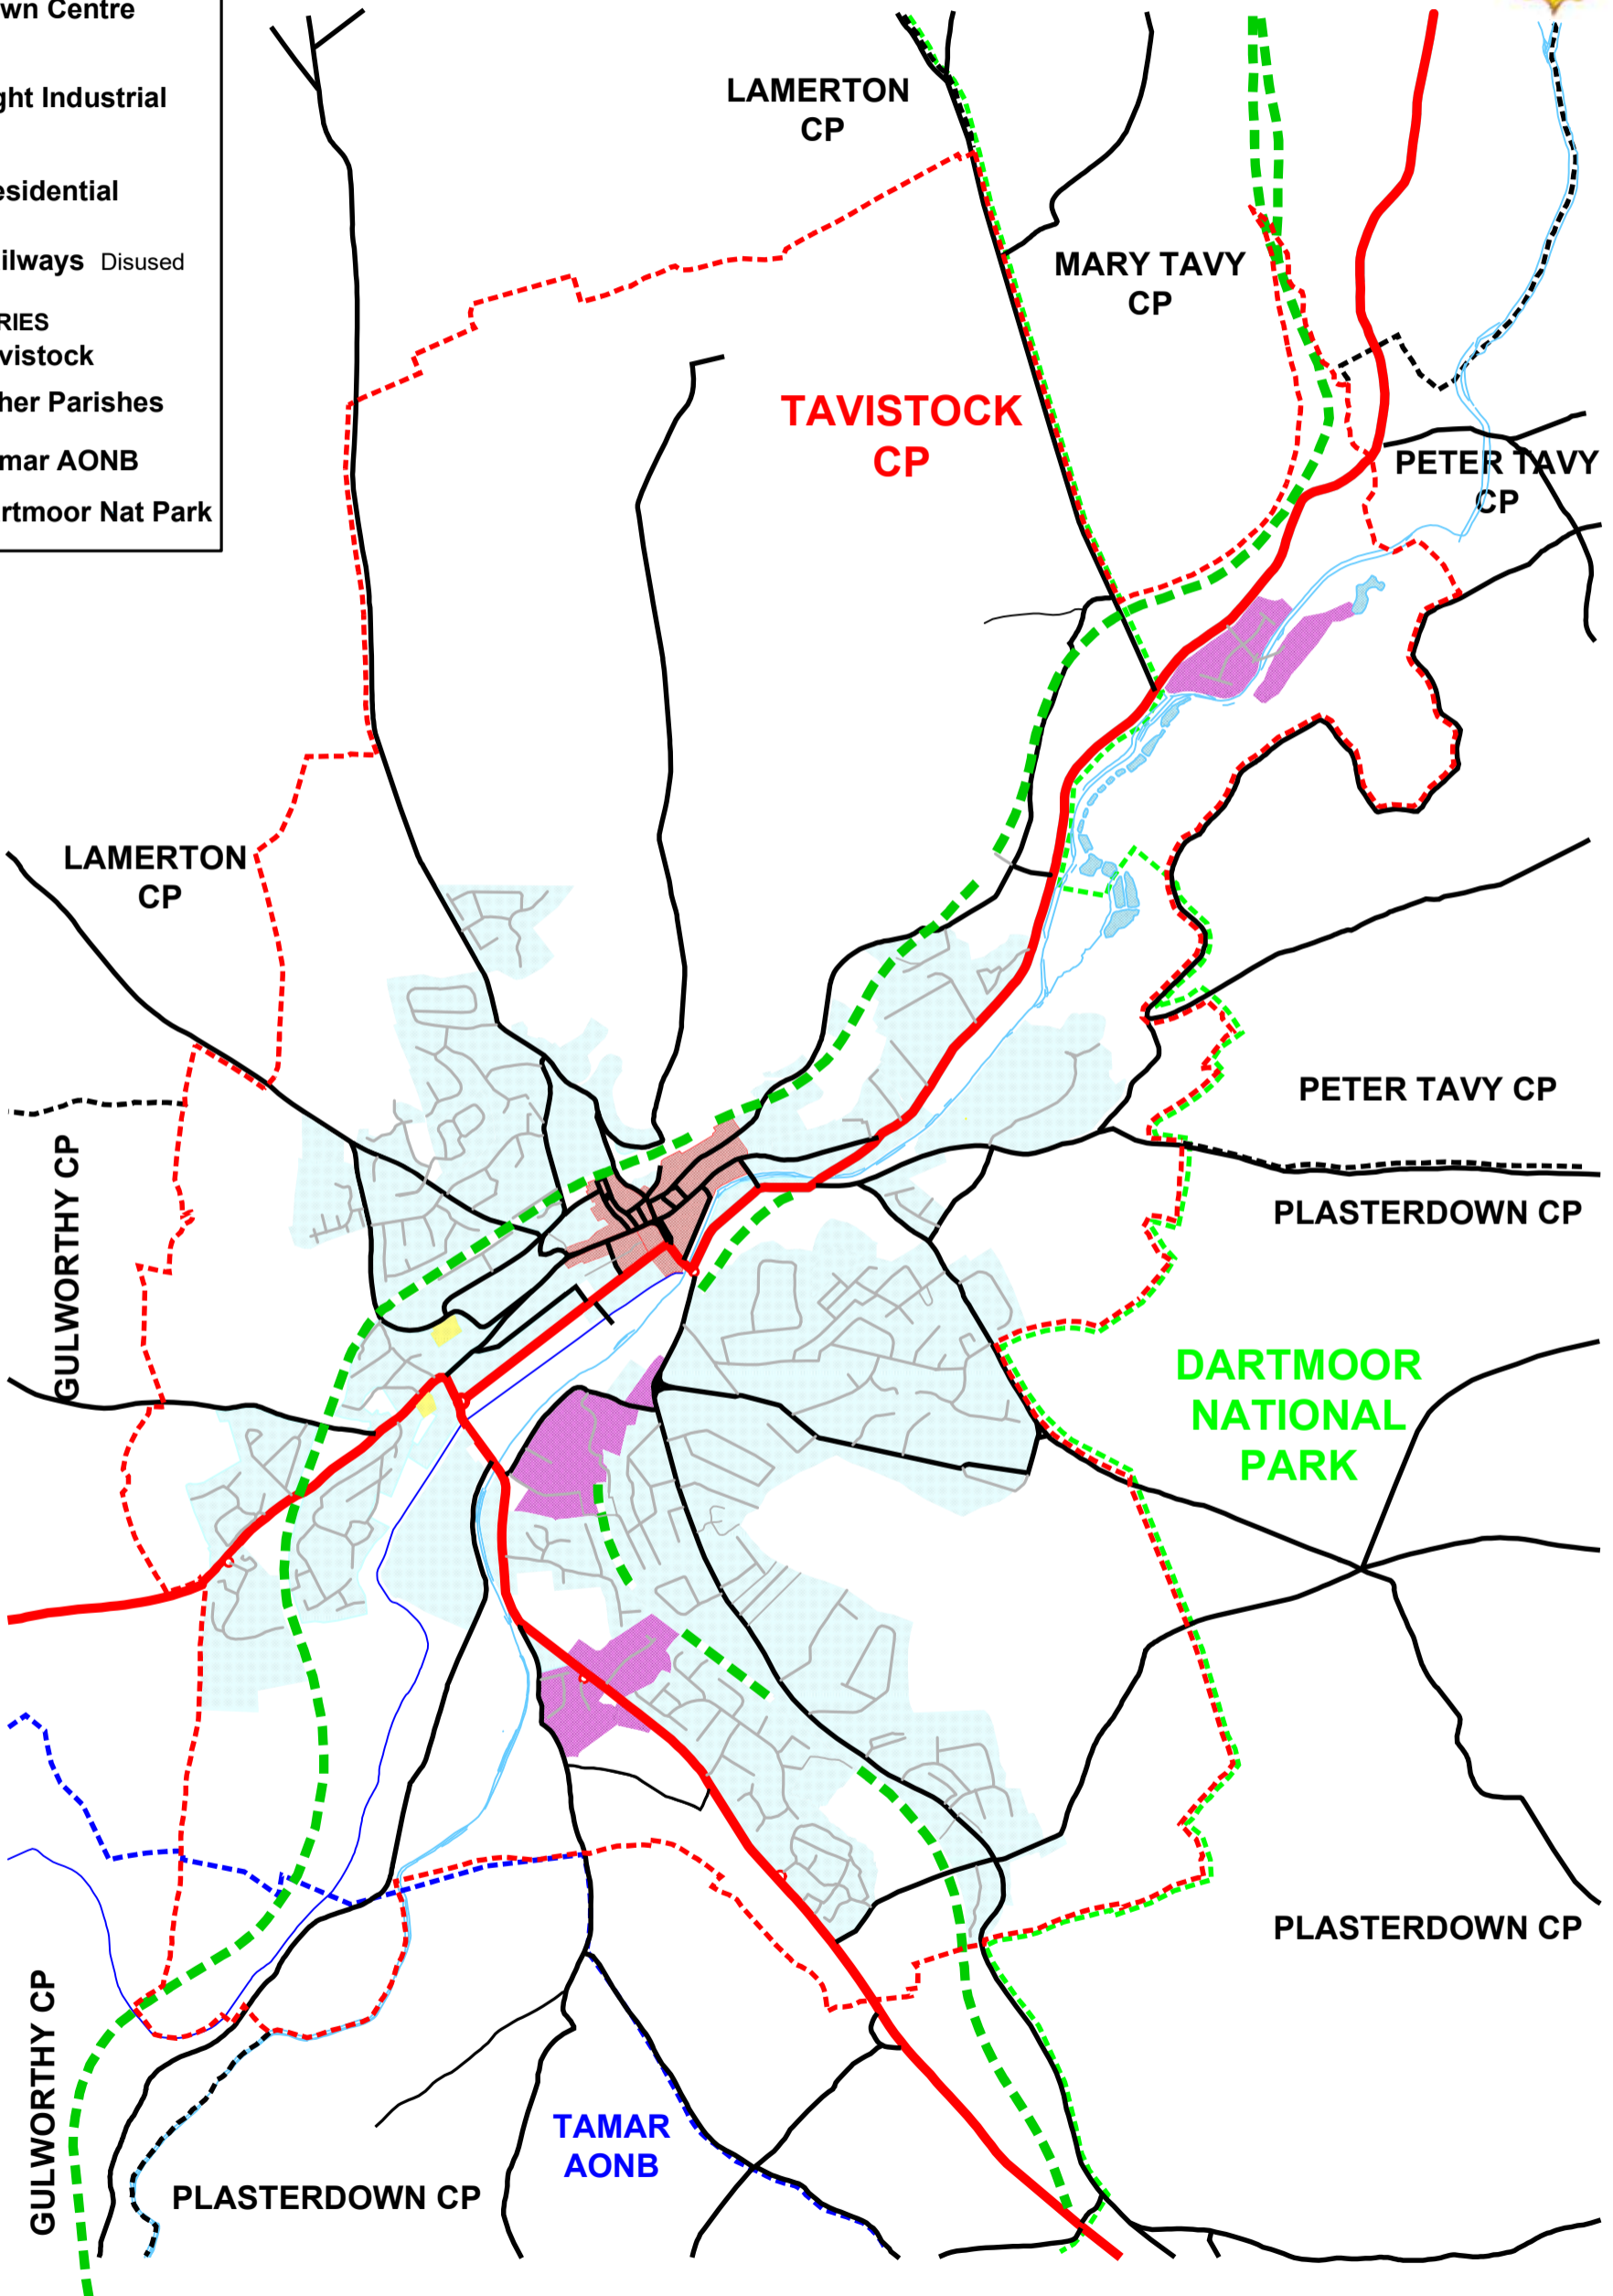

TAVISTOCK TOWN - PARISH MAP

KEY

- Town Centre
- Light Industrial
- Residential
- Railways Disused

BOUNDARIES

- Tavistock
- Other Parishes
- Tamar AONB
- Dartmoor Nat Park

SCALE 1: 20,000 or 5 cm = 1 kilometre